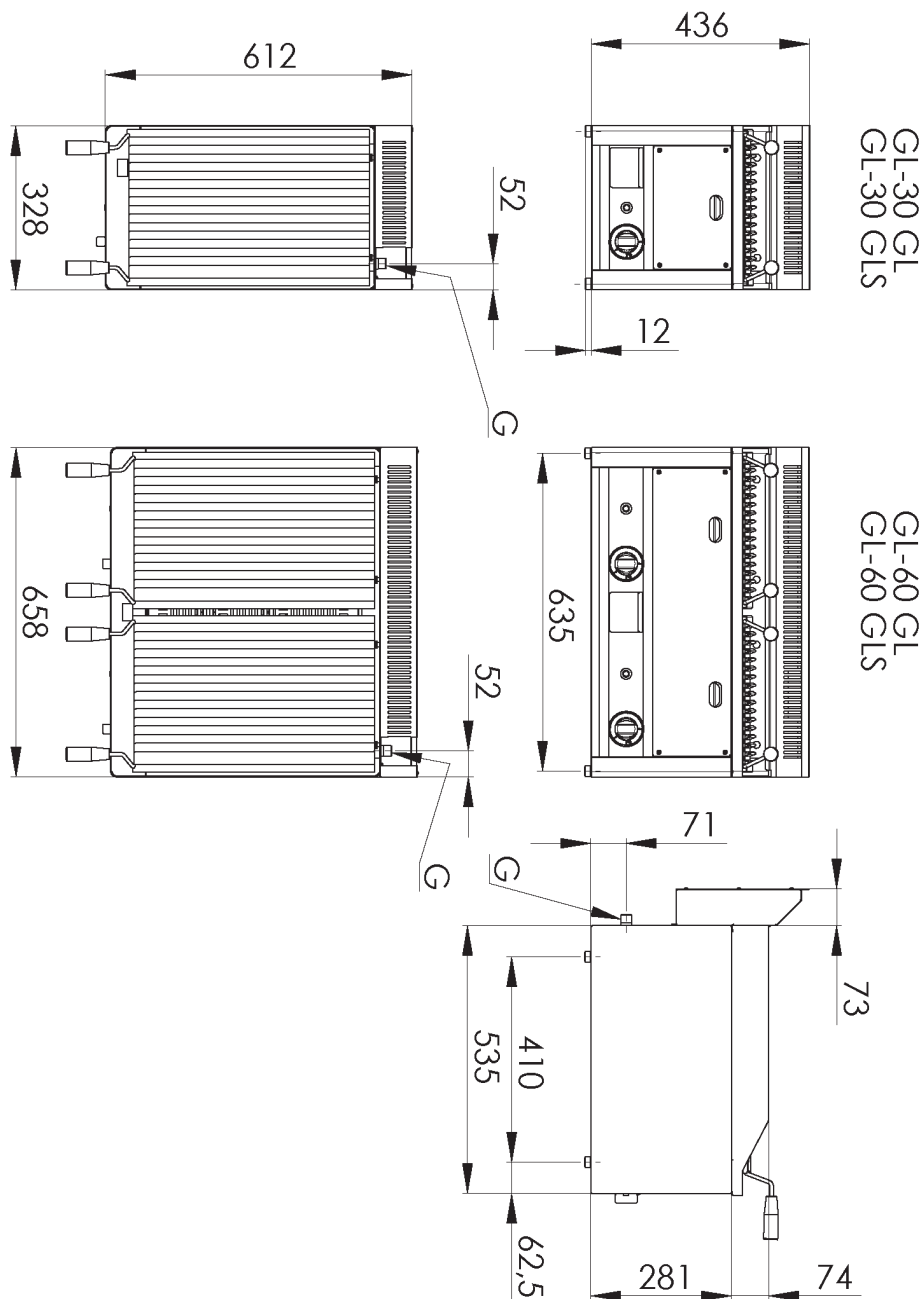

Technical data sheet

Technical drawing

Lava stone grill gas 31x48 without cabinet

Model

SAP Code

00006246